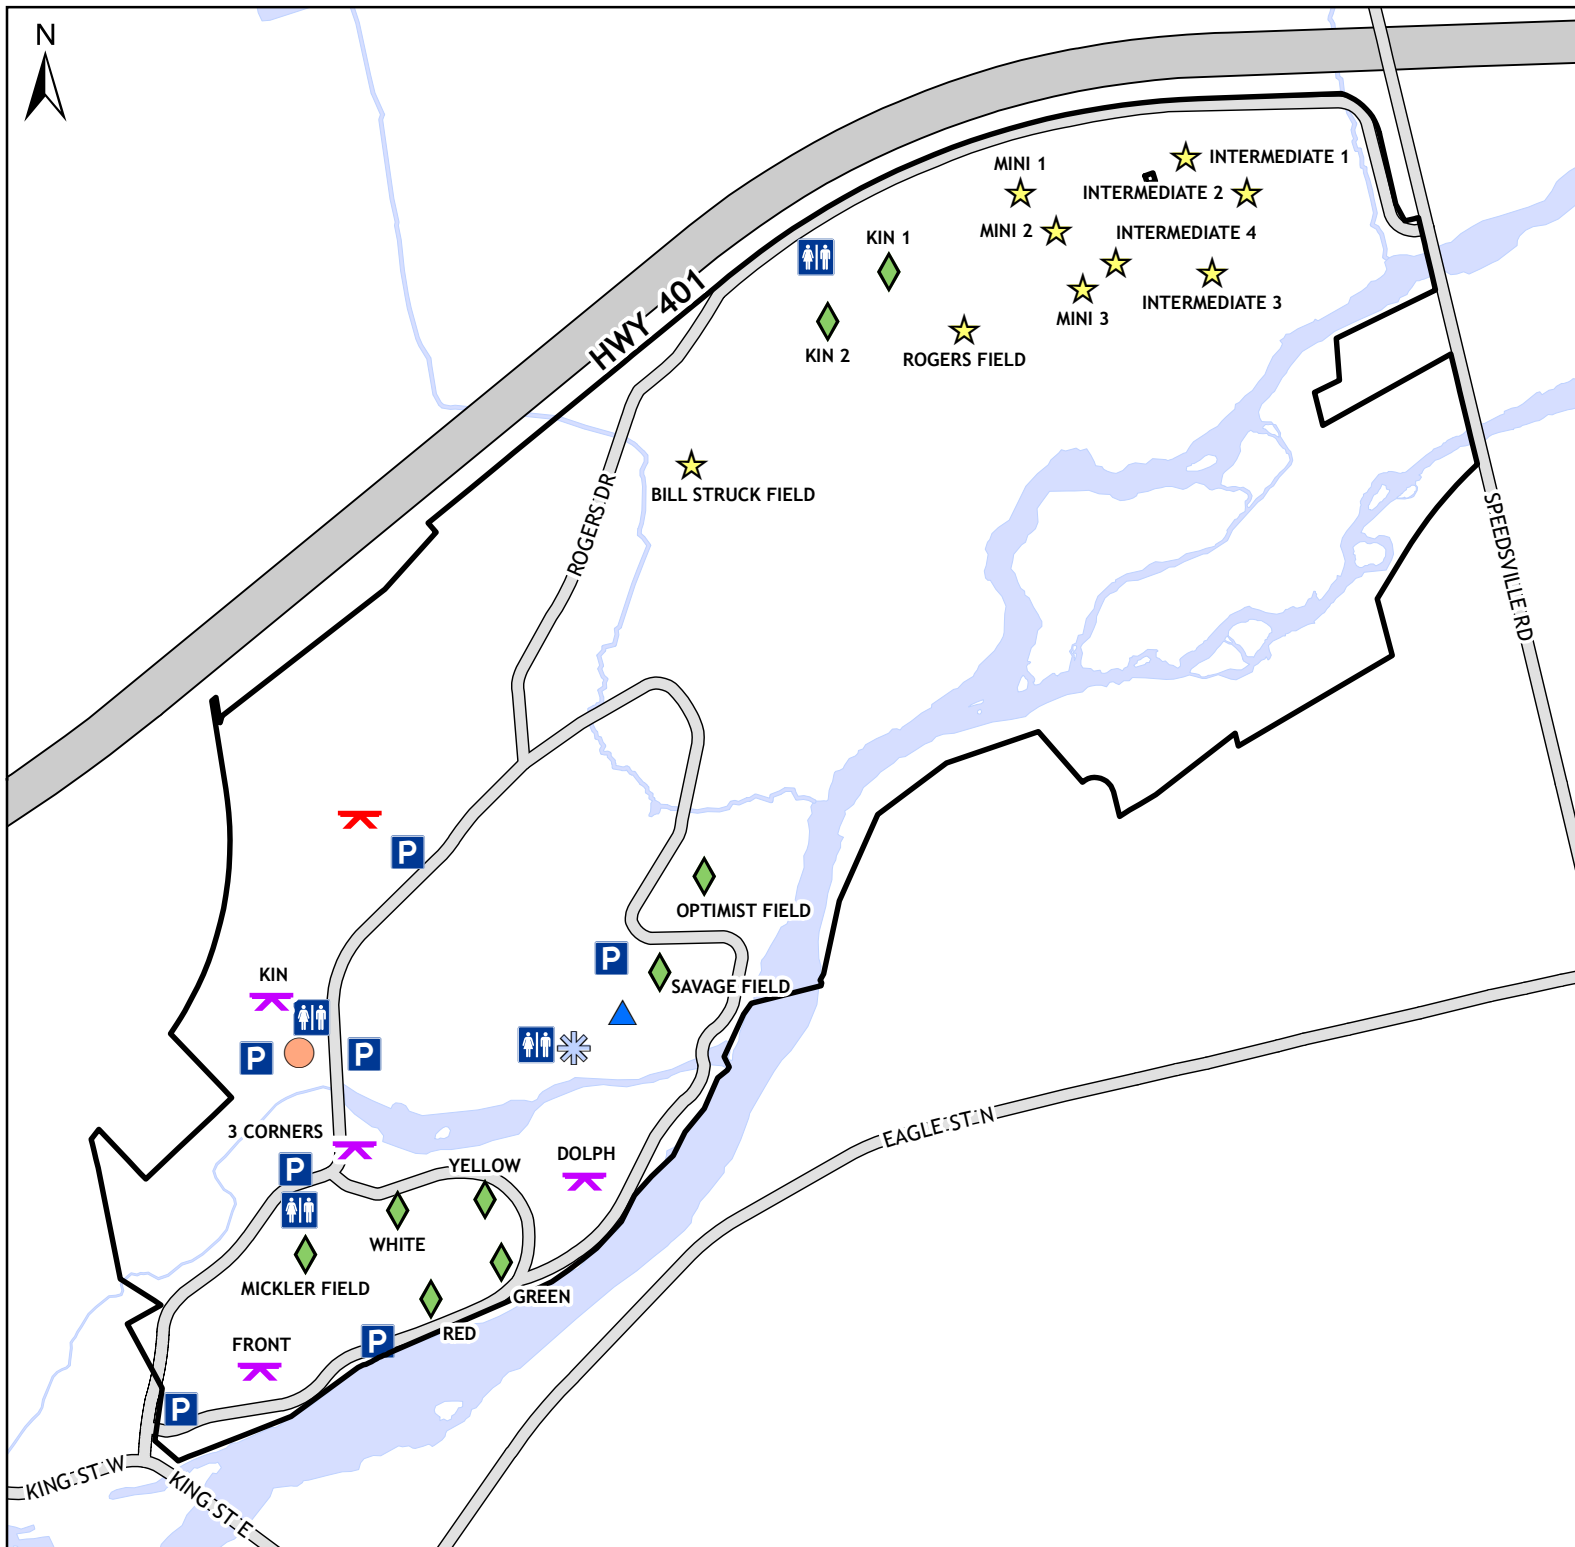

Riverside Park Facilities

Legend

-  1ST COME / 1ST SERVED PICNIC AREA
-  BASEBALL
-  SOCCER
-  TENNIS
-  SPRAY PAD
-  SKATEBOARD
-  PICNIC
-  WASHROOM
-  PARKING
-  RIVER