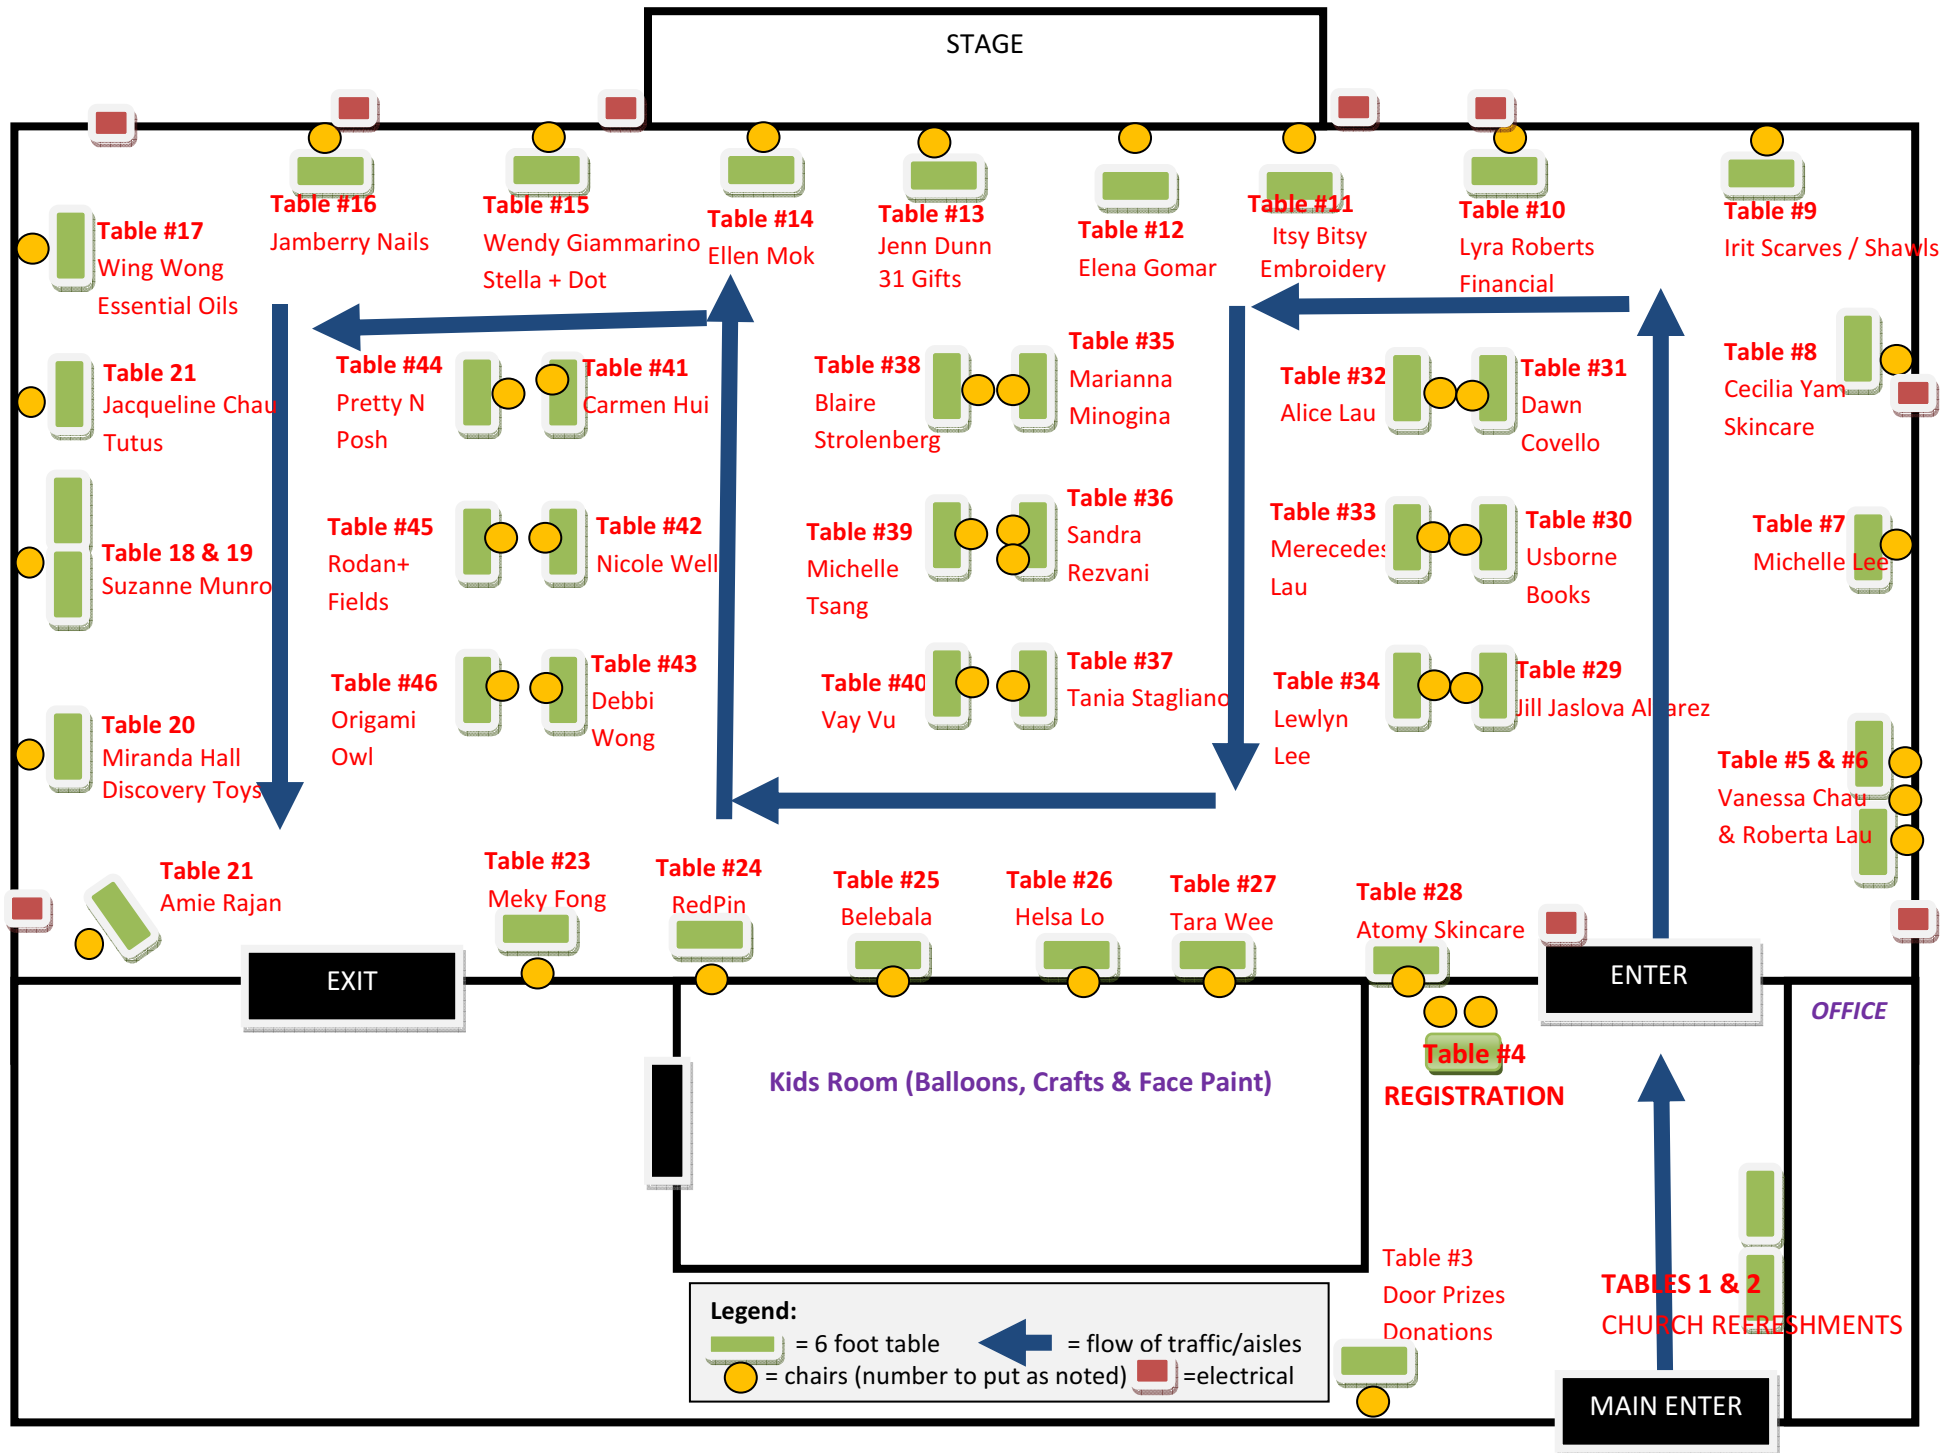

STAGE

LWAB Spring M2M Sale ~ Sat Apr 1, 2017 10am - 12pm ~ RHCBC

FLOOR PLAN